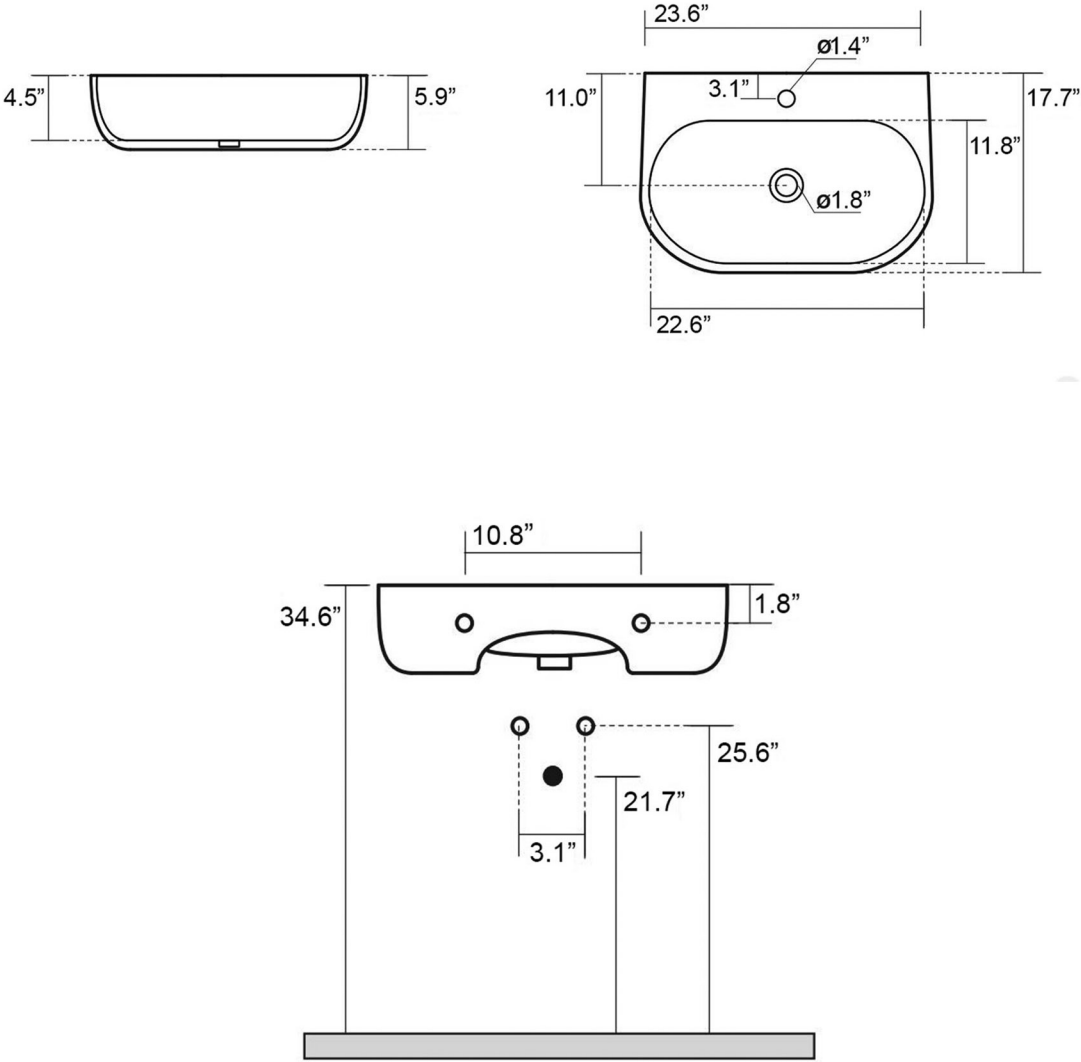

Nolita 5341

Features

- Bathroom Sink
- Available in 2 Finishes: Glossy White and Matte Black
- Wall Mount or Countertop (Vessel) Installation
- Available with One or Three Faucet Holes
- Three Faucet Hole Option is Available in 4" or 8" Spread
- With Overflow
- Made in Italy

“.nn” refers to the number of faucets holes

* WS Bath Collections reserves the right to revise dimensions or information on this sheet without notice

Collection Nolita	Model Nolita 5341	Dimensions Metric <i>1 inch = 2.54 cm</i> <i>1 inch = 25.4 mm</i>	 1051 Lea Drive - Collegeville, PA 19426 Tel. 215 513 9400 - Fax 610 831 0215 www.ws bathcollections.com - info@ws bathcollectins.com
-----------------------------	-------------------------------	---	---

Product Specs Sheets

Collection
Nolita

Model |
Nolita 5341

Dimensions Metric
 1 inch = 2.54 cm
 1 inch = 25.4 mm

1051 Lea Drive - Collegeville, PA 19426
 Tel. 215 513 9400 - Fax 610 831 0215
www.ws bathcollections.com - info@ws bathcollectins.com

MOUNTING HARDWARE

Wall-mount installation

Bolts

Vessel/ countertop installation

Silicone (*optional*)

Collection
Nolita

Model |
Nolita 5341

Dimensions Metric
1 inch = 2.54 cm
1 inch = 25.4 mm